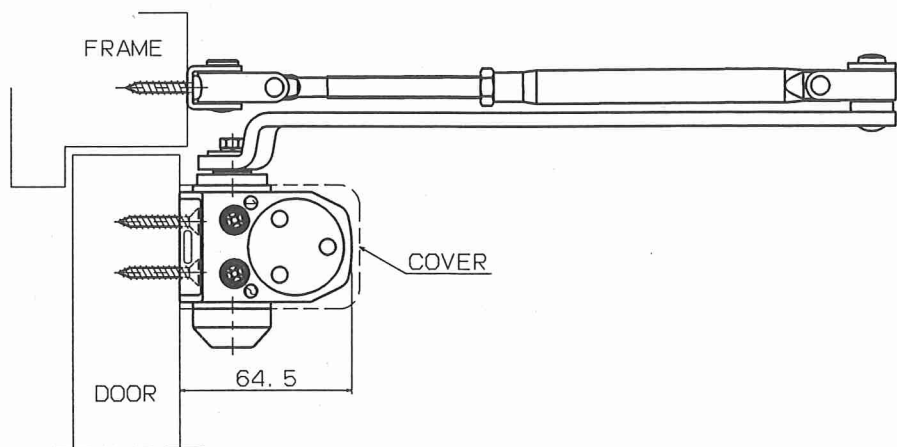

Size	No cover	With cover	Maximum door weight	Maximum door width
3	9903	9953	65kg	965mm

● Without hold-open

RYOBI LIMITED	PRODUCTS	APPLICATION	MODEL No.	DATE	REV.
	DOOR CLOSER	Standard	9903, 9953	08/30/2018	