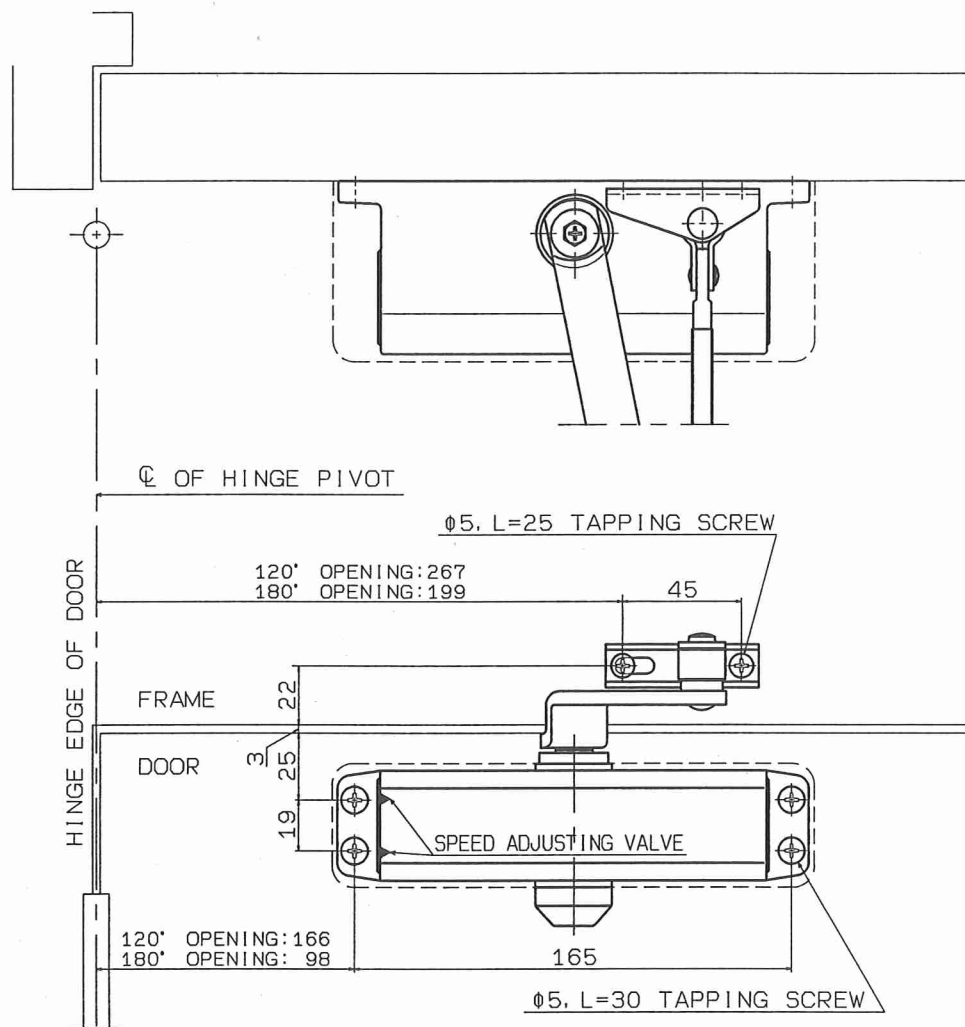

Size	No cover	With cover	Maximum door weight	Maximum door width
3	9903	9953	65kg	965mm

● Without hold-open

RYOBI LIMITED	PRODUCTS	APPLICATION	MODEL No.	DATE	REV.
	DOOR CLOSER	Standard	9903, 9953	08/30/2018	